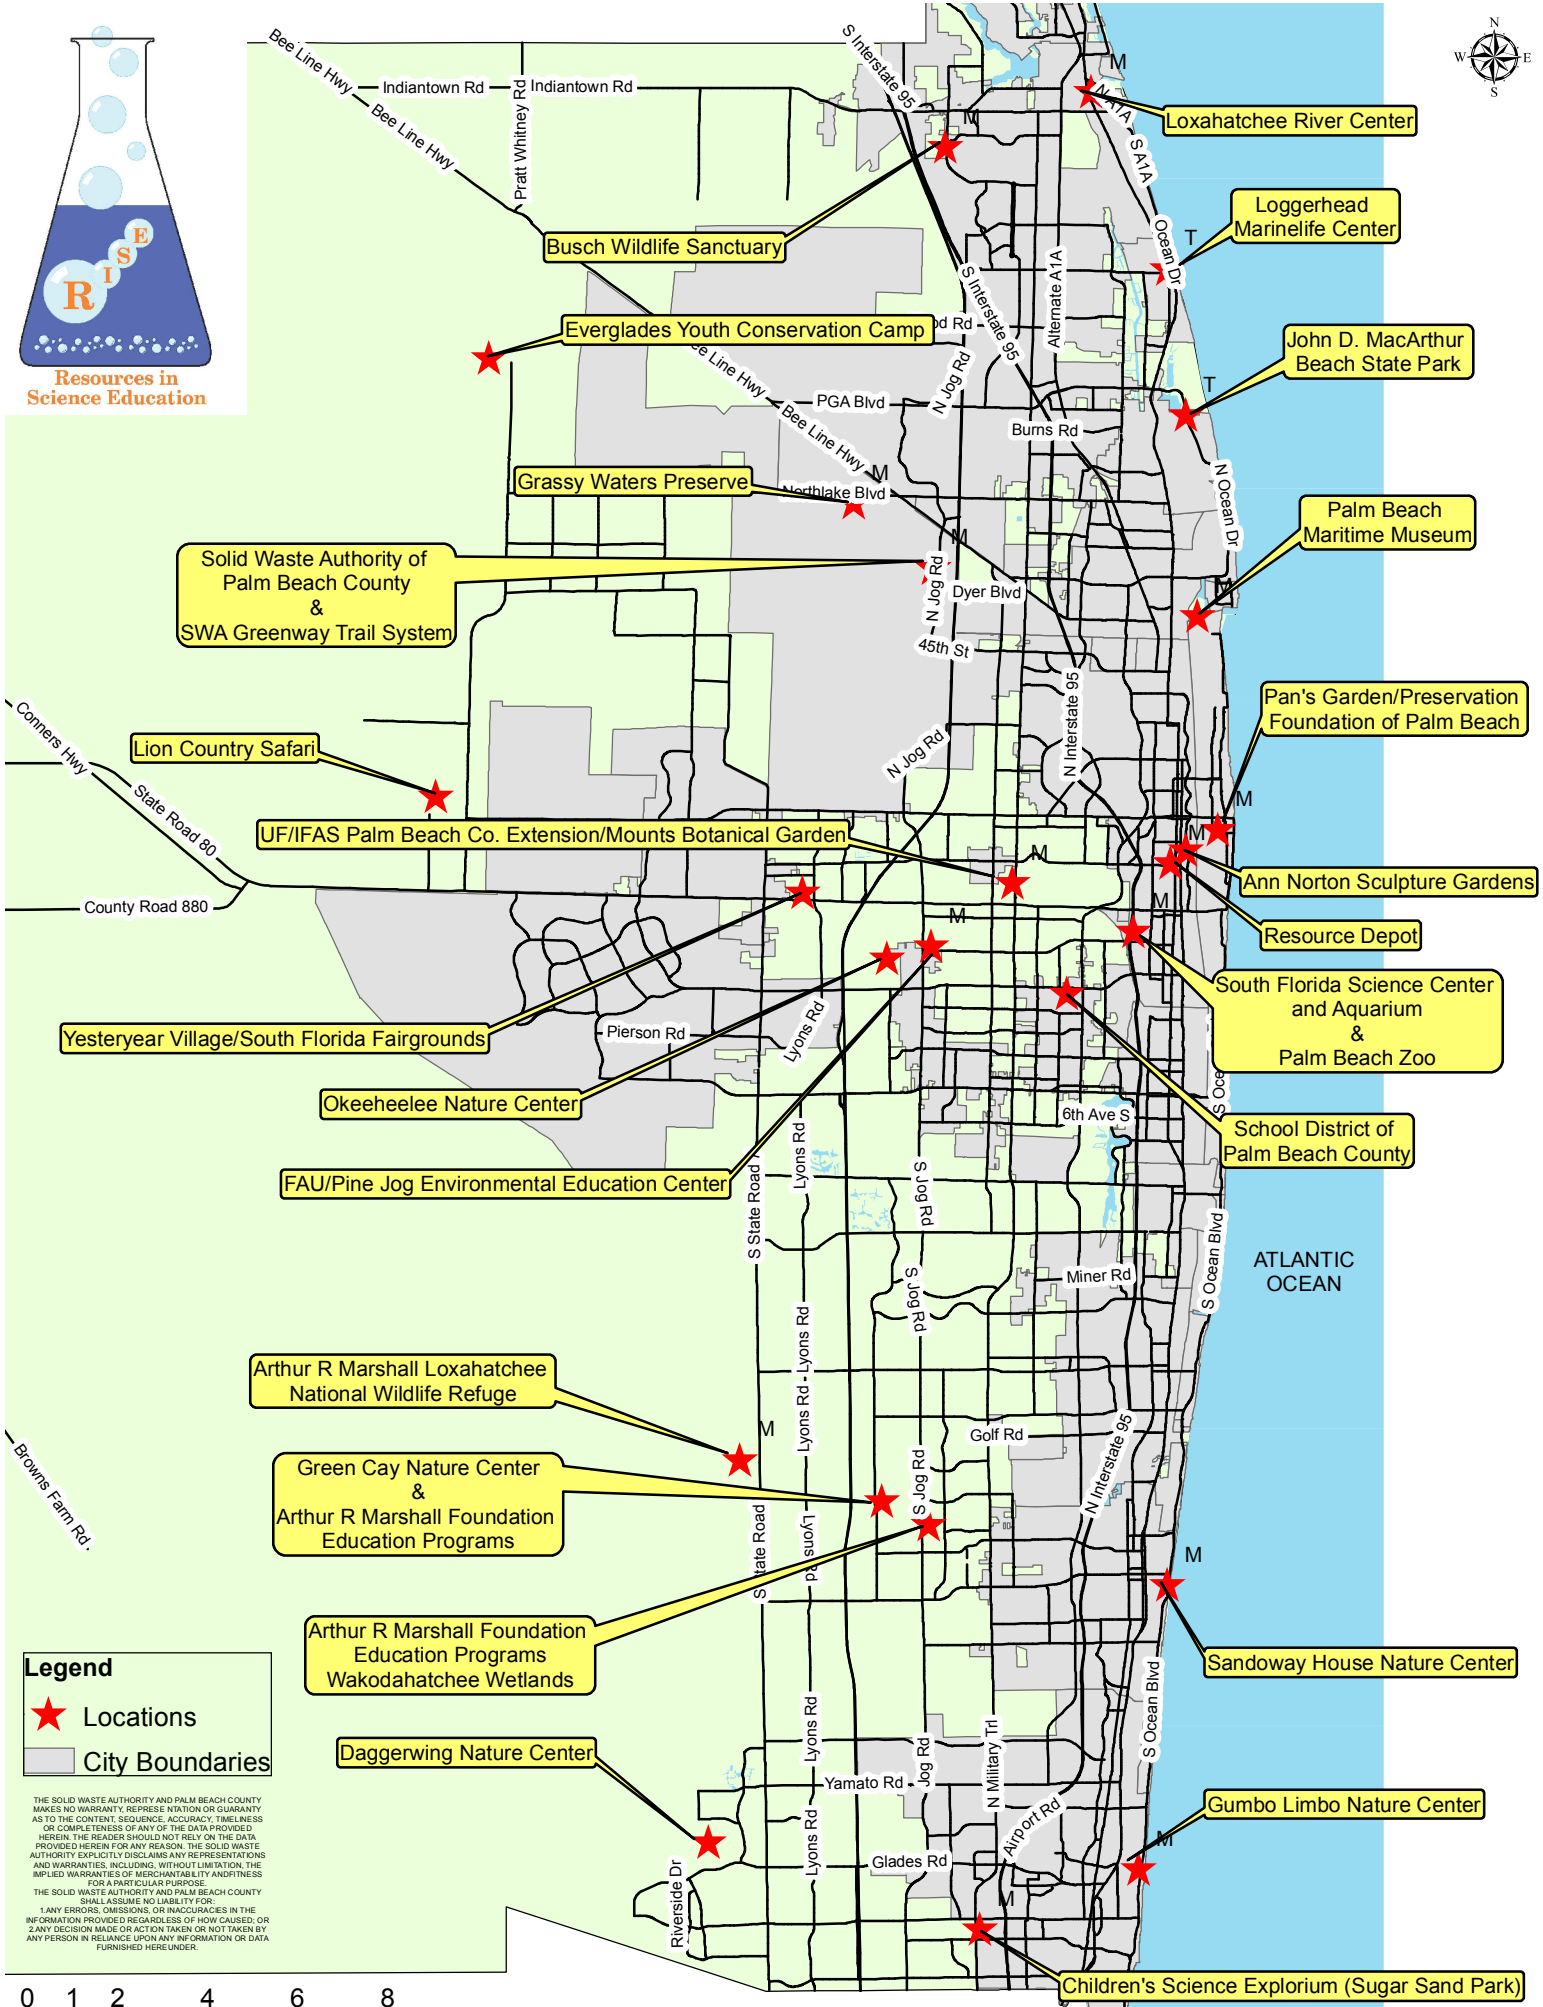

Legend

- ★ Locations
- City Boundaries