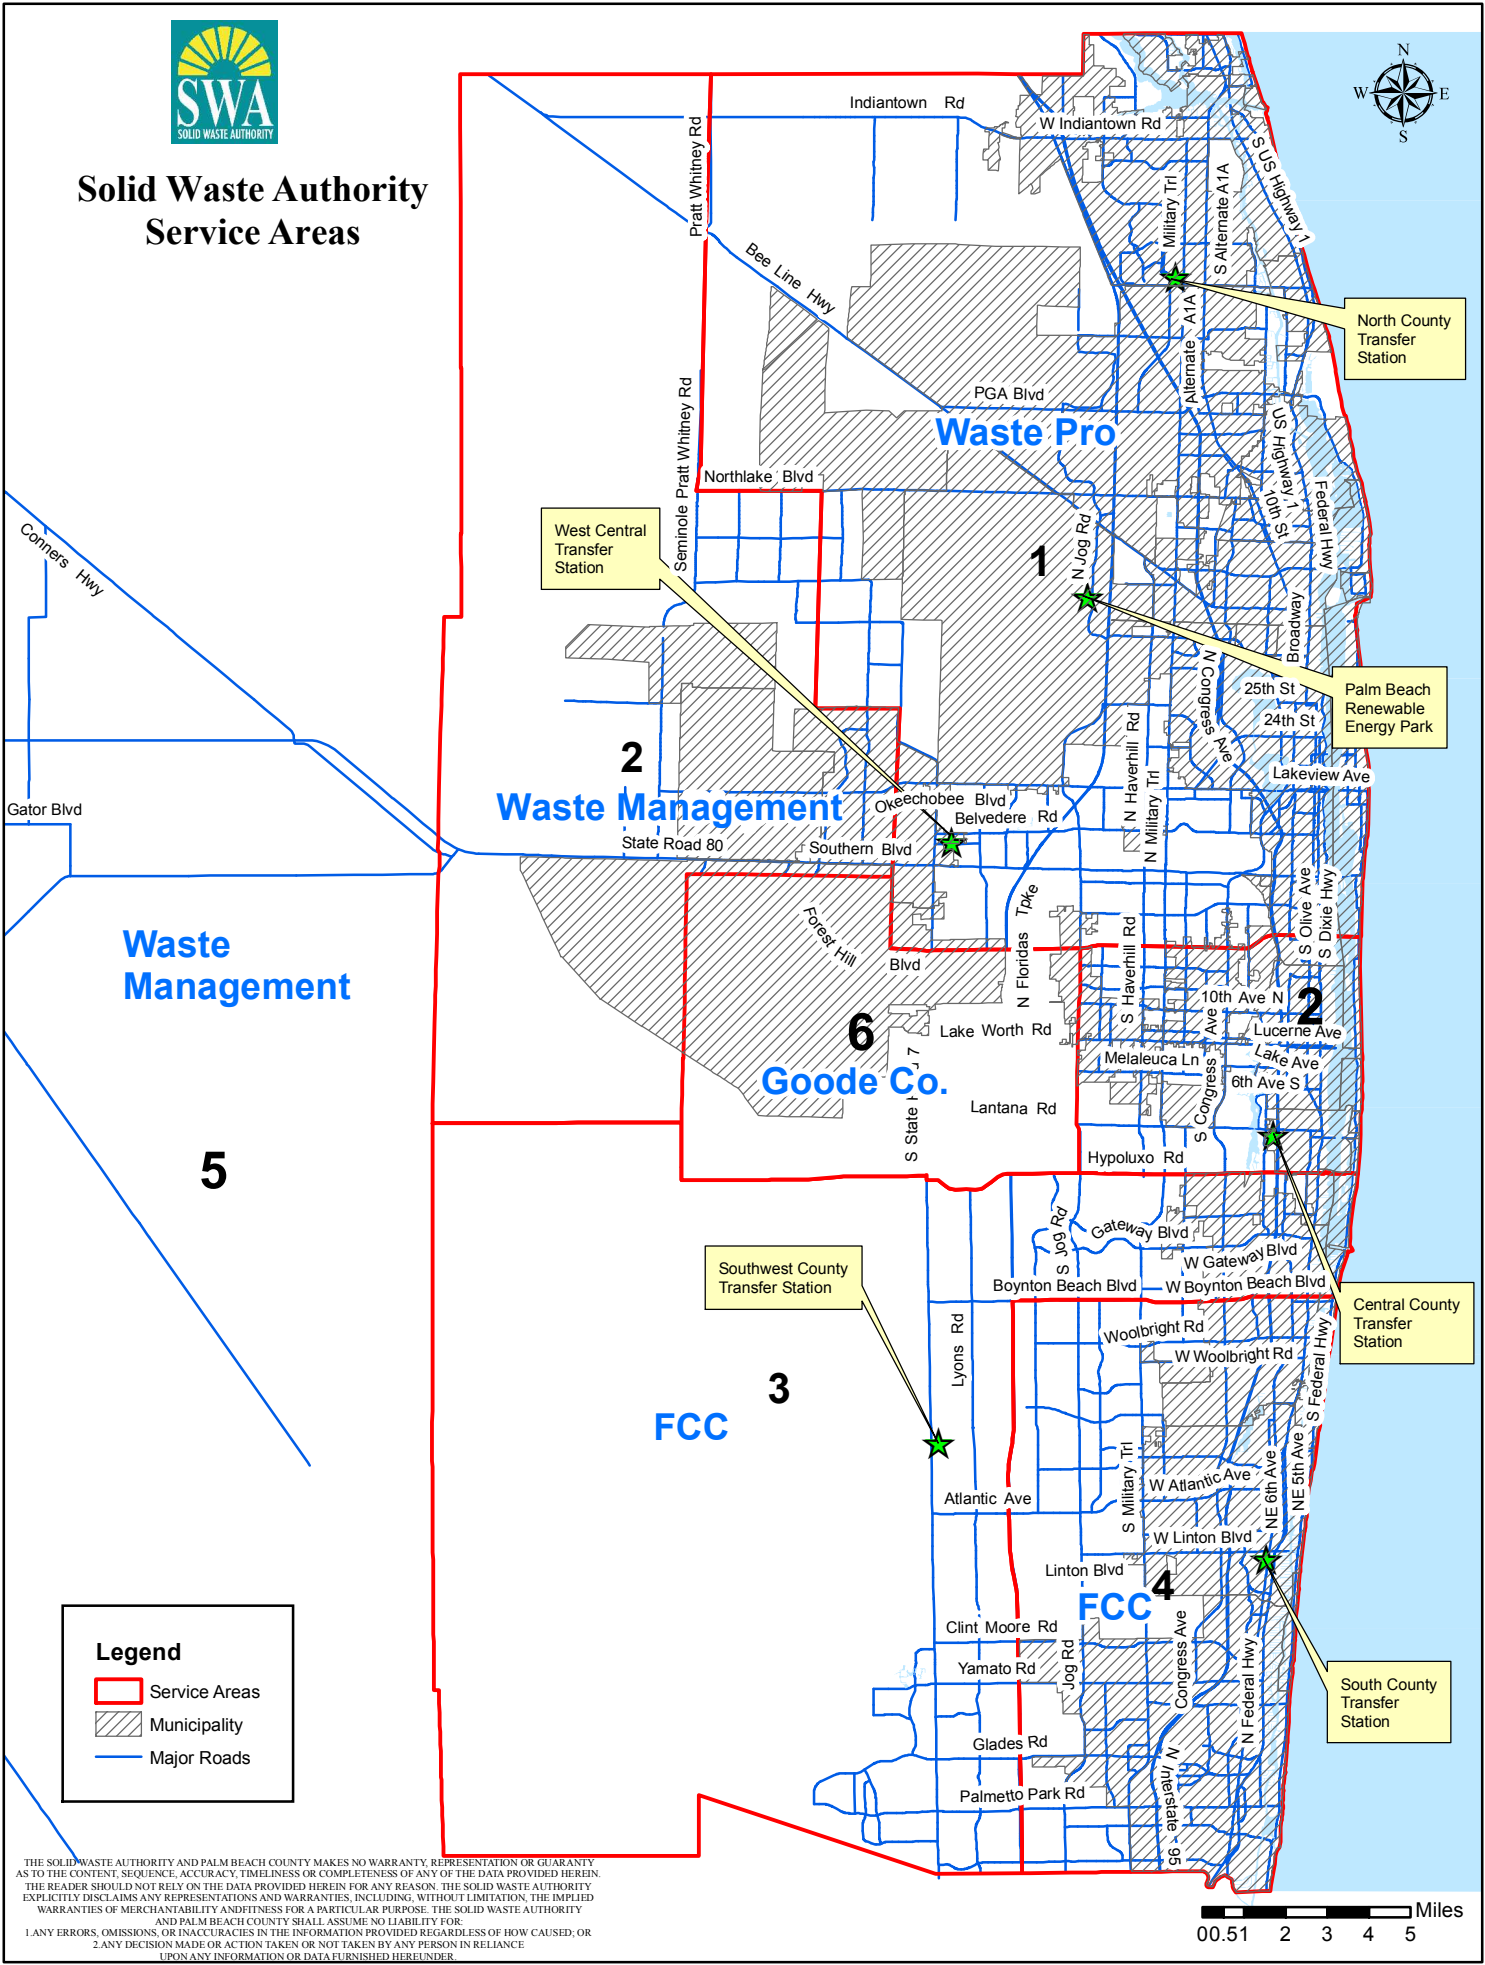

Solid Waste Authority Service Areas

Legend

- Service Areas
- Municipality
- Major Roads

00.01 2 3 4 5 Miles