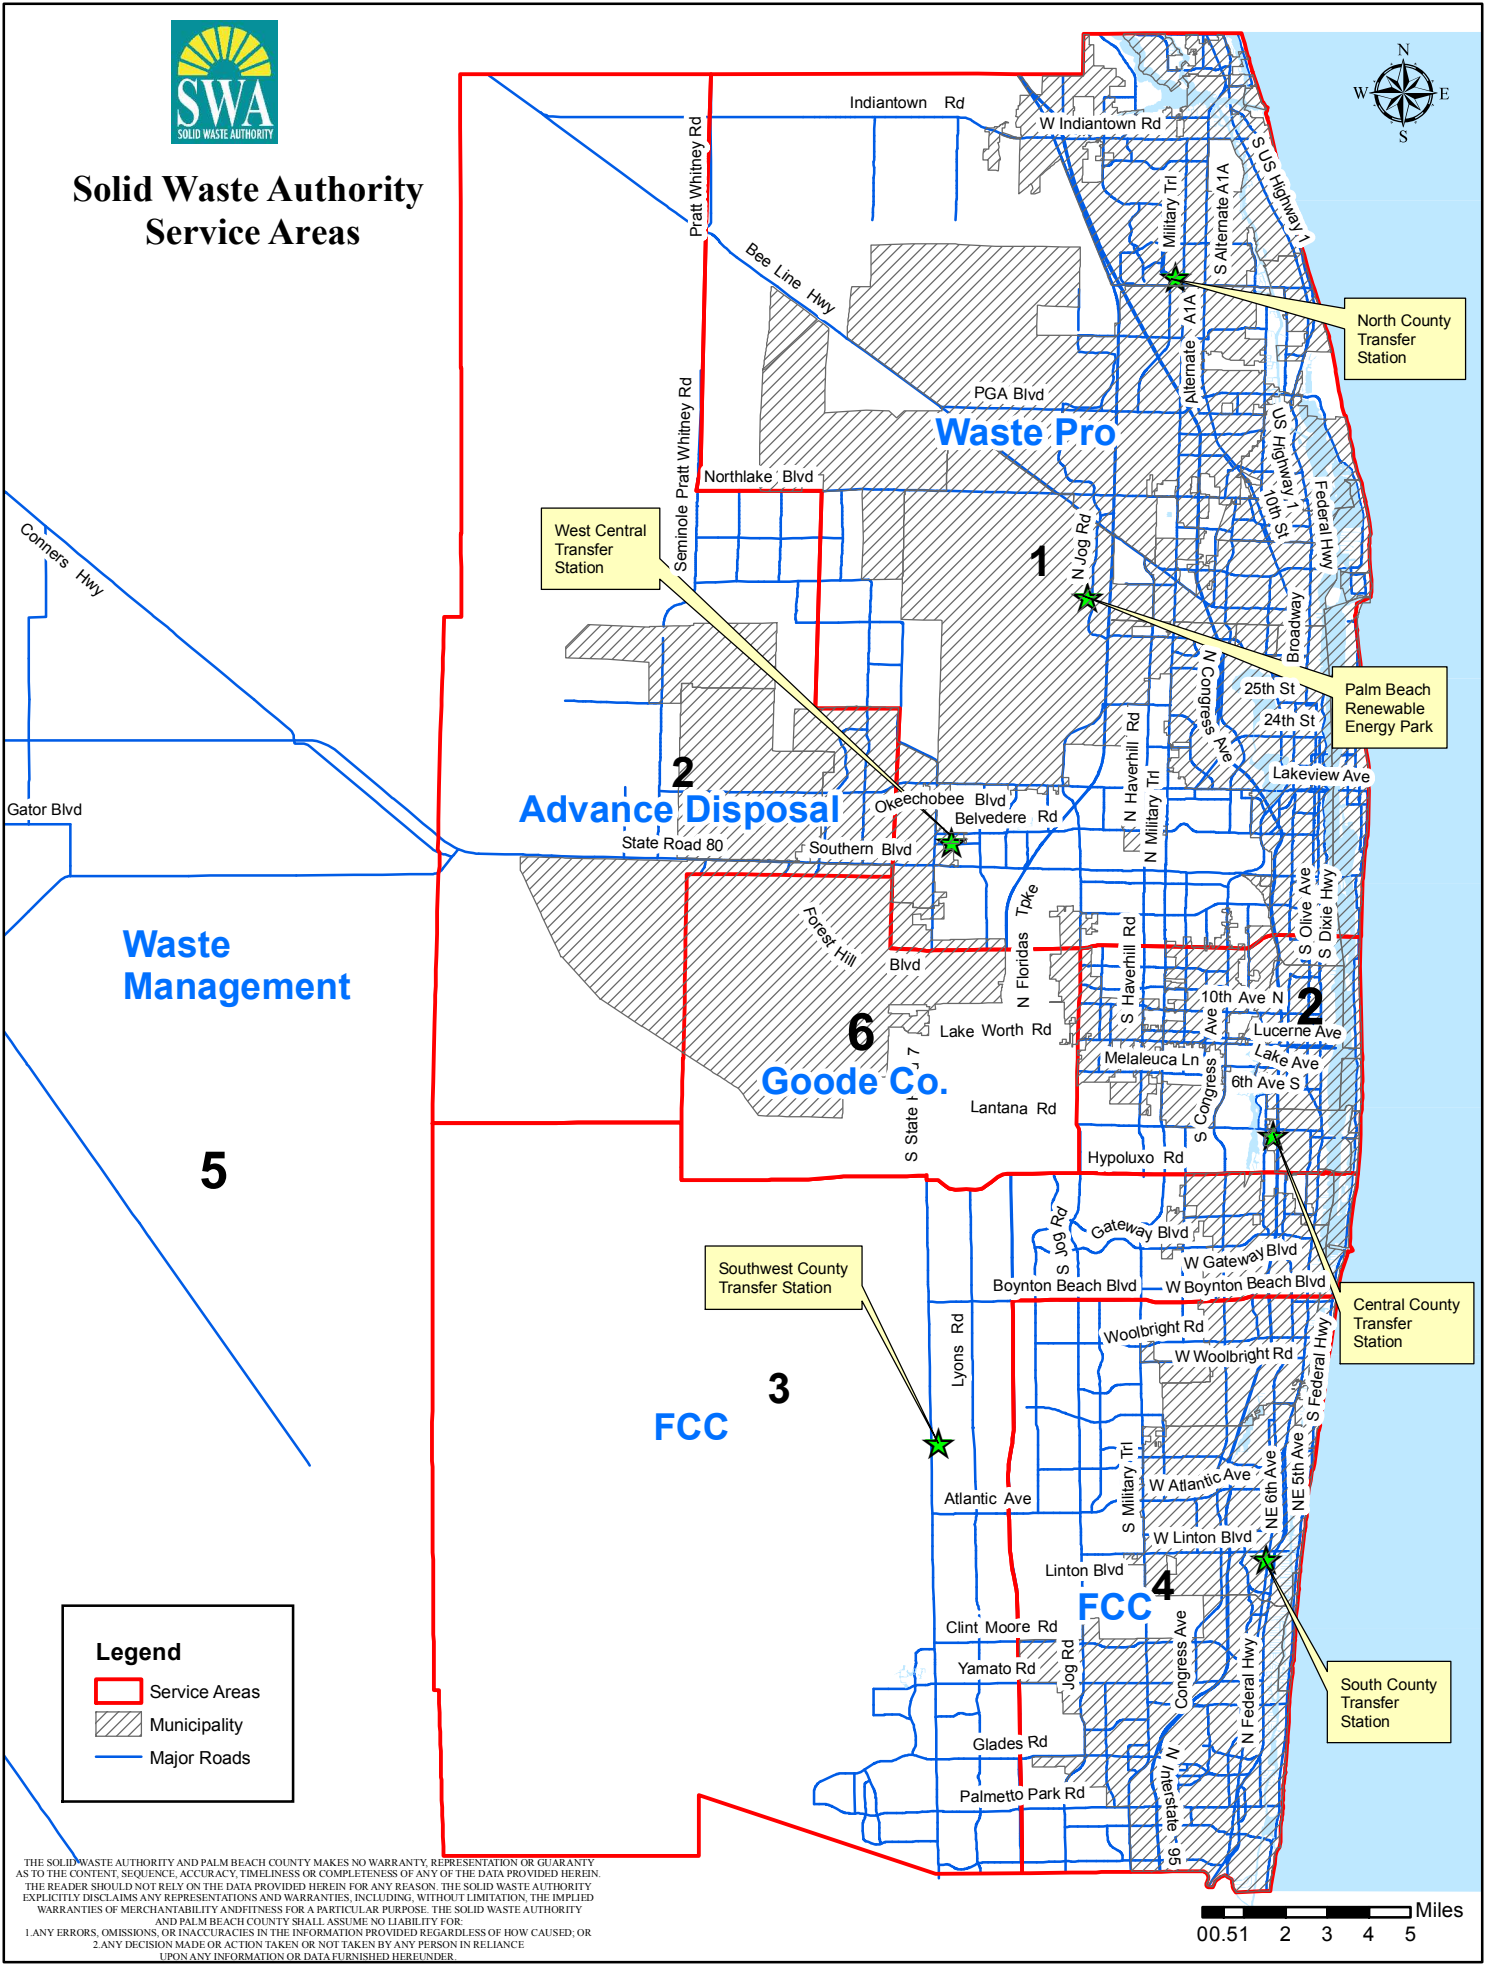

Solid Waste Authority Service Areas

West Central Transfer Station

North County Transfer Station

Palm Beach Renewable Energy Park

Southwest County Transfer Station

Central County Transfer Station

South County Transfer Station

Legend

- Service Areas
- Municipality
- Major Roads