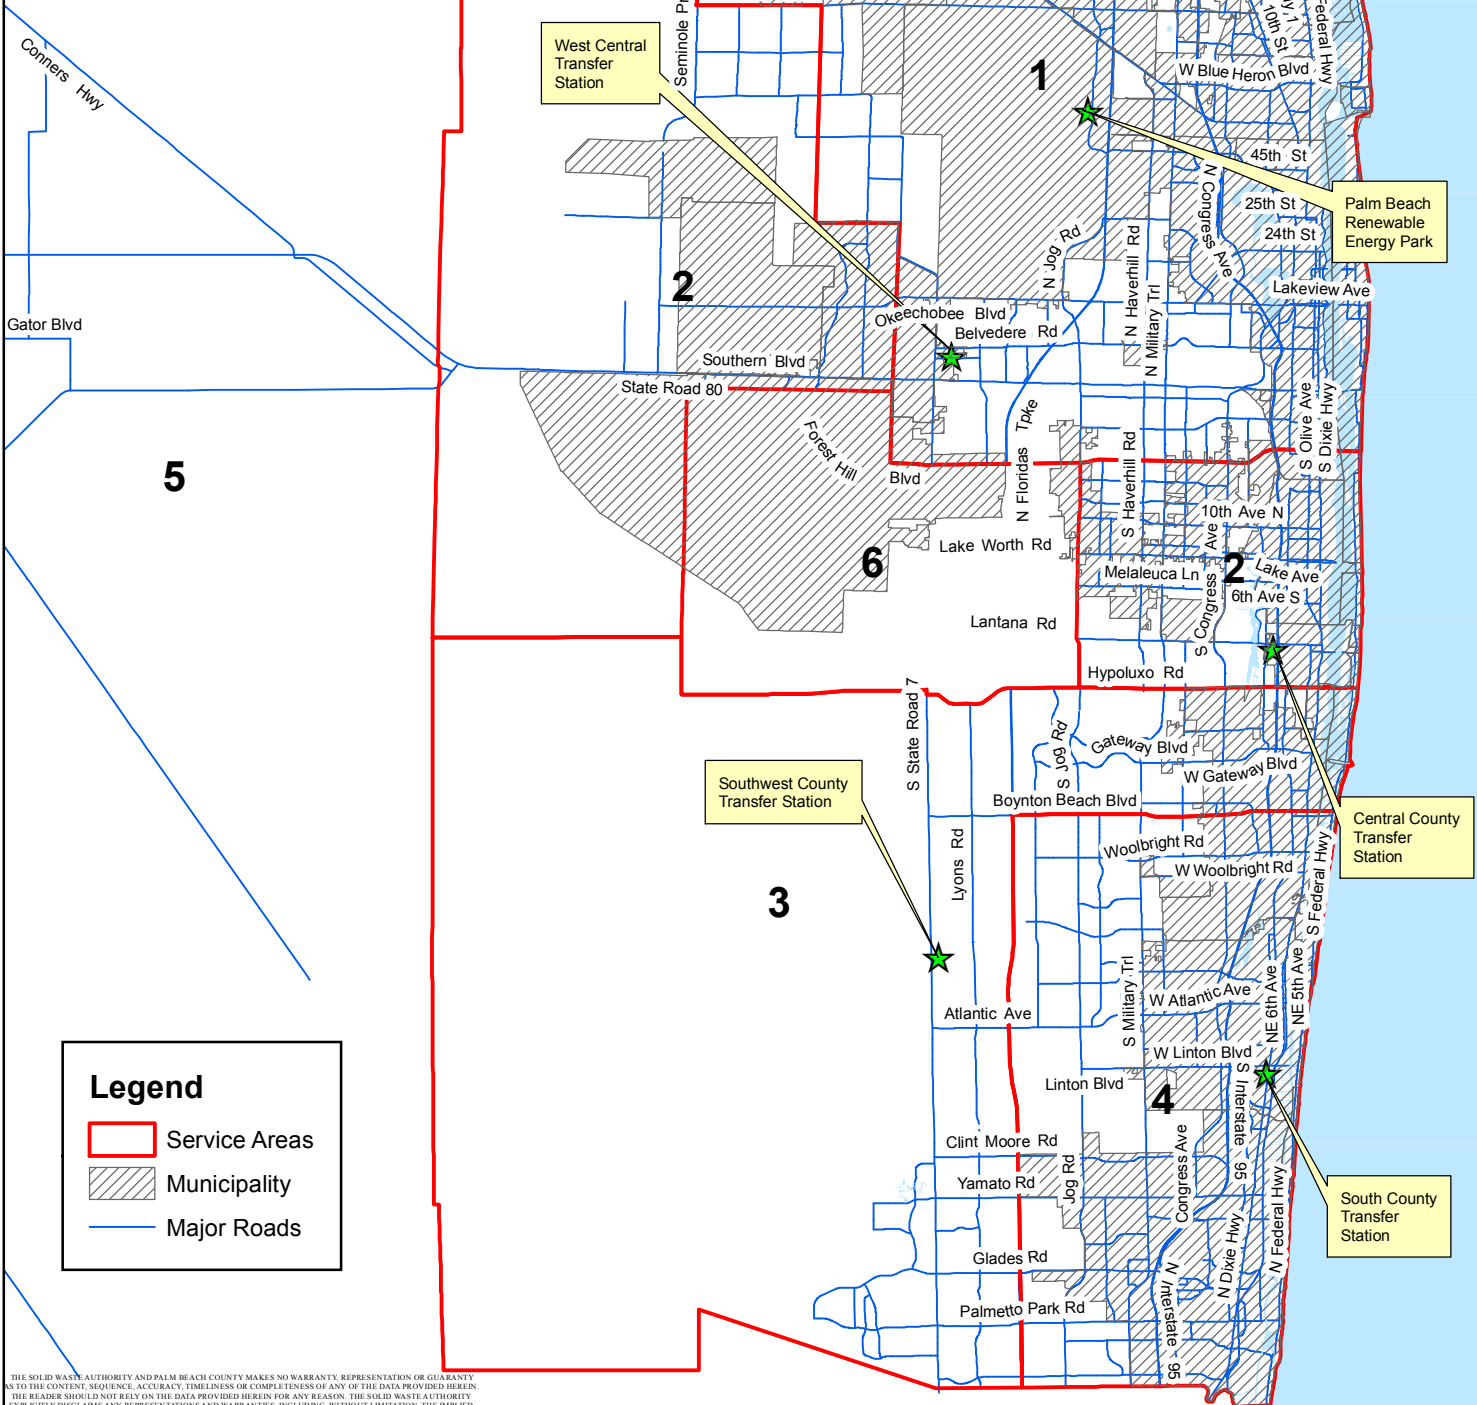

Solid Waste Authority Service Areas (effective 10/2019)

Legend

- Service Areas
- Municipality
- Major Roads