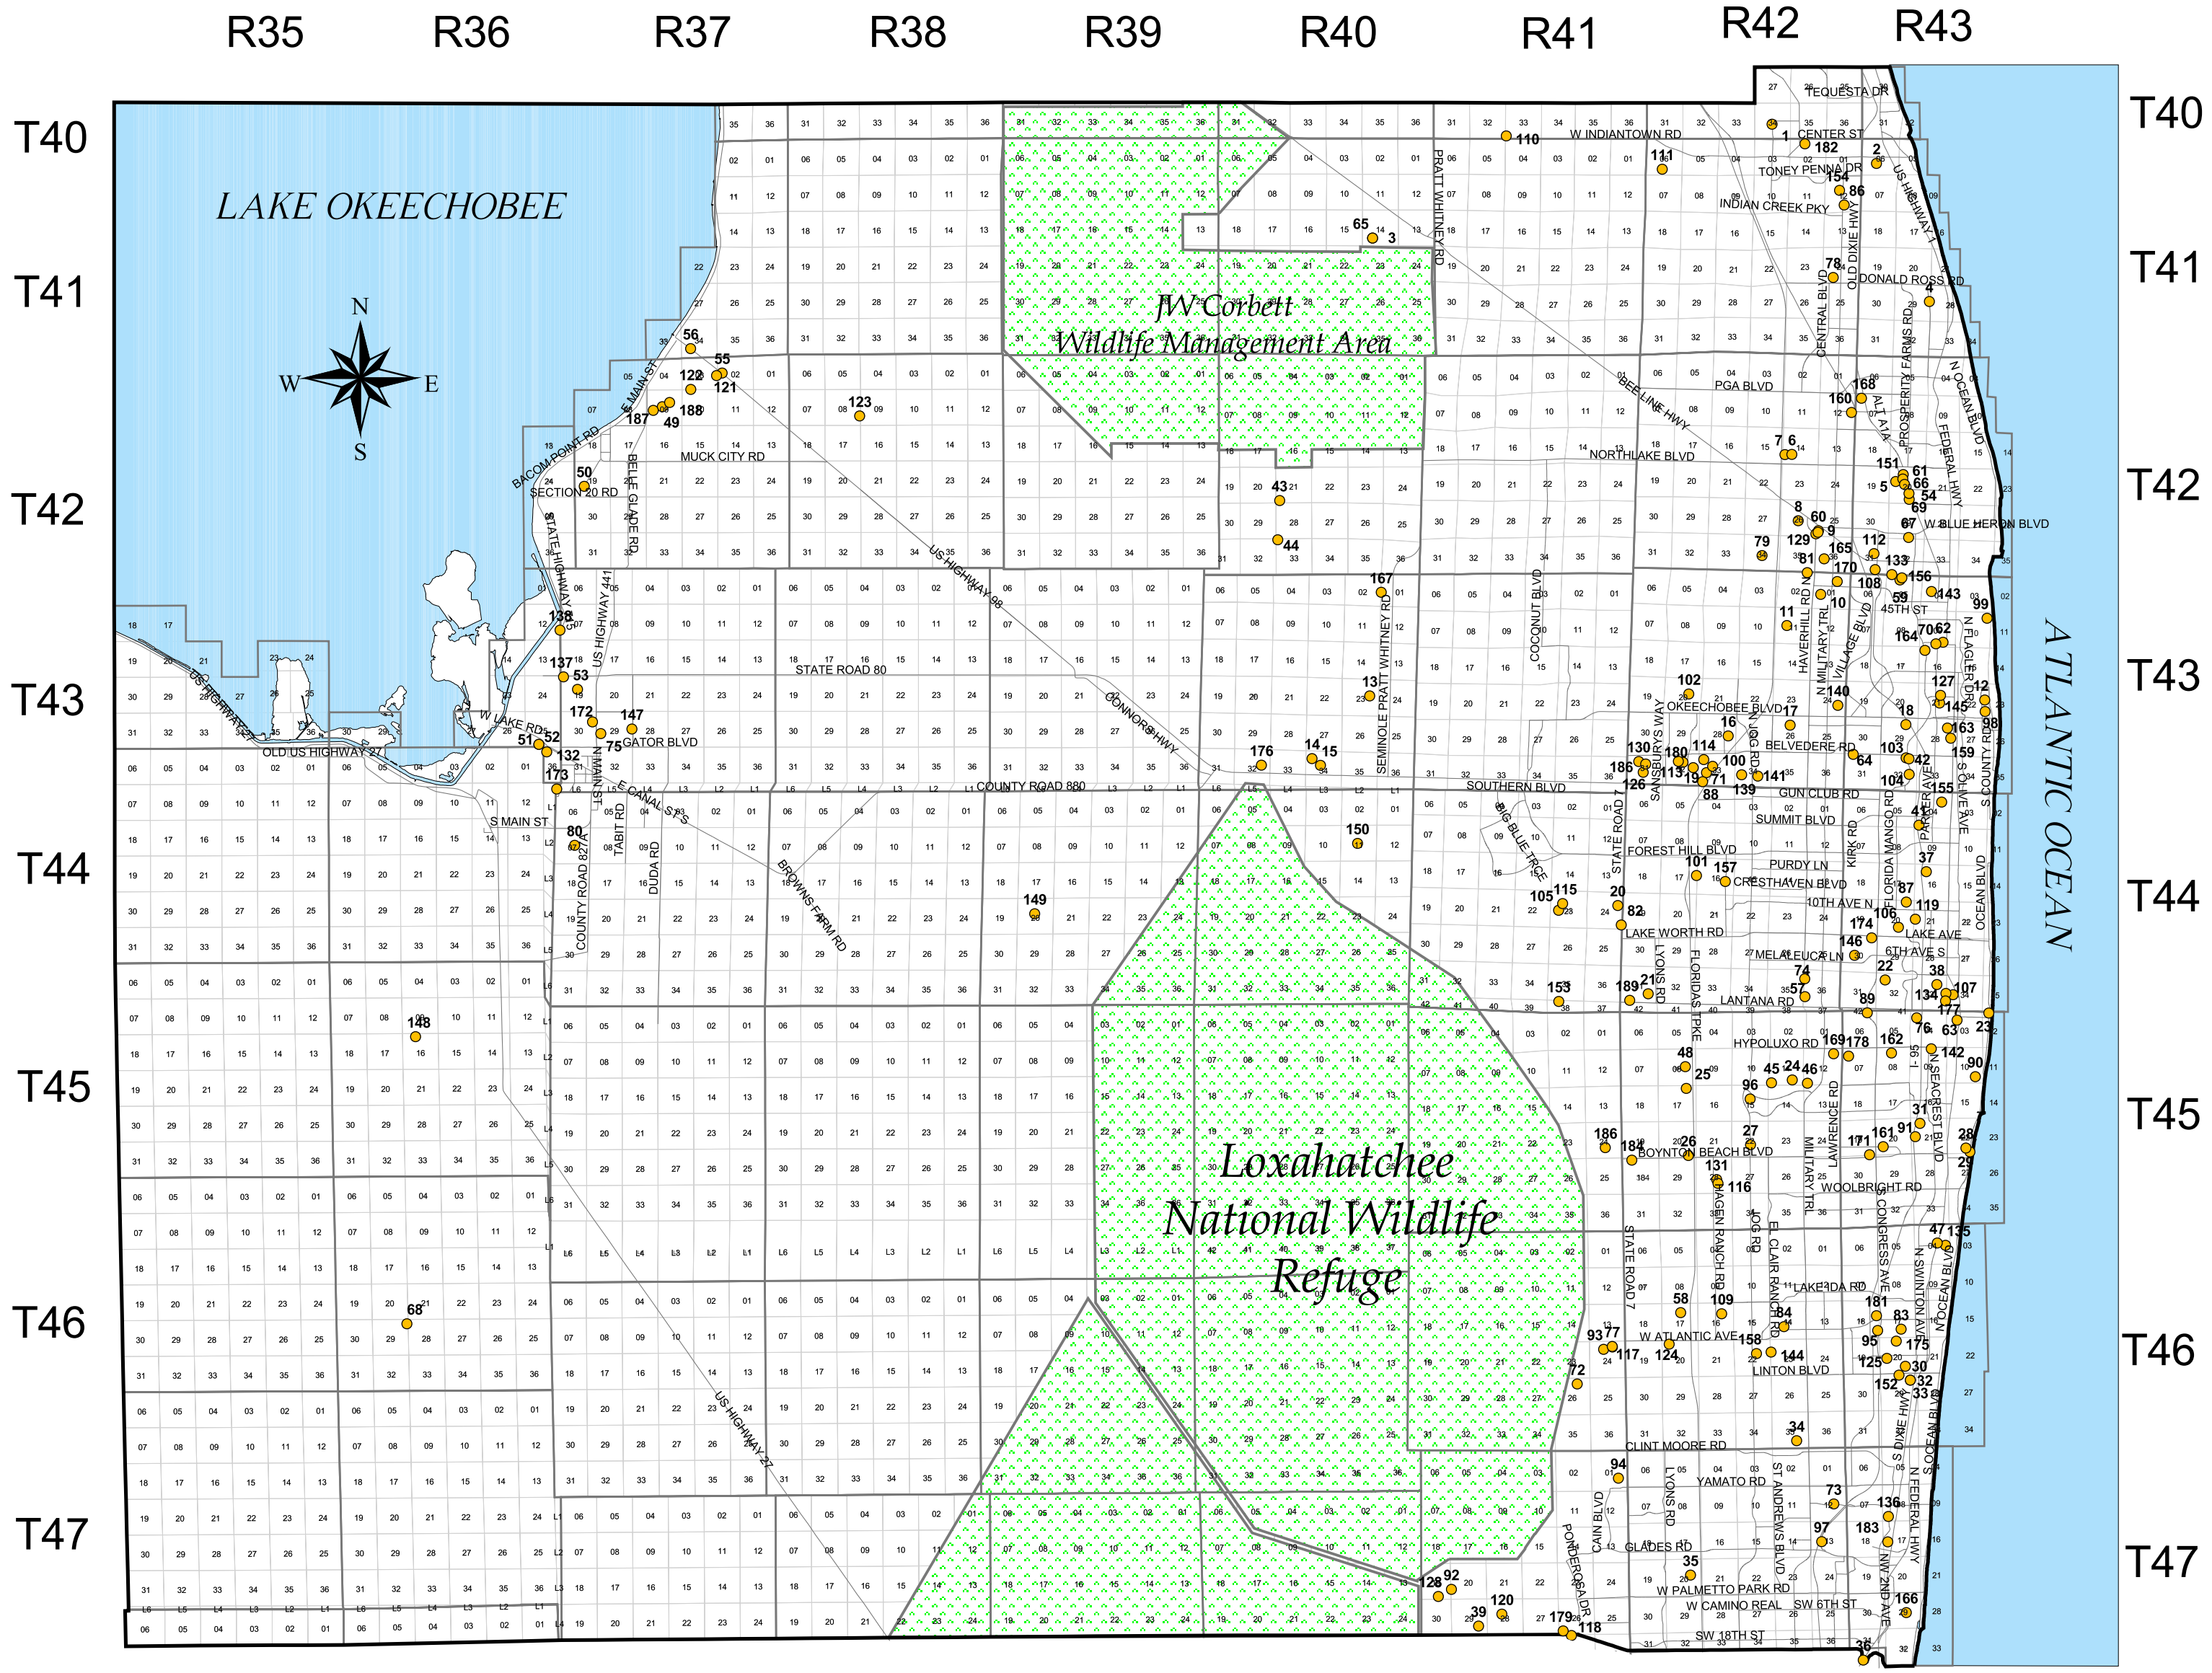

# Solid Waste Site Index

## Palm Beach County, FL

**Legend**

- Solid Waste Sites
- ## Solid Waste Site ID

2000

The Solid Waste Authority and Palm Beach County make no warranty, representation or guaranty as to the content, sequence, accuracy, timeliness or completeness of any of the database information provided herein. The reader should not rely on the data provided herein for any reason. The Solid Waste Authority and Palm Beach County explicitly disclaim any representations and warranties, including, without limitation, the implied warranties of merchantability and fitness for a particular purpose.

The Solid Waste Authority and Palm Beach County shall assume no liability for:

1. Any errors, omissions, or inaccuracies in the information provided regardless of how caused or
2. Any decision made or action taken or not taken by any person in reliance upon any information or data furnished hereunder.

Prepared by  
The Department of Planning  
& Environmental Programs  
Some Data Provided by:  
Palm Beach County Geoprocessing