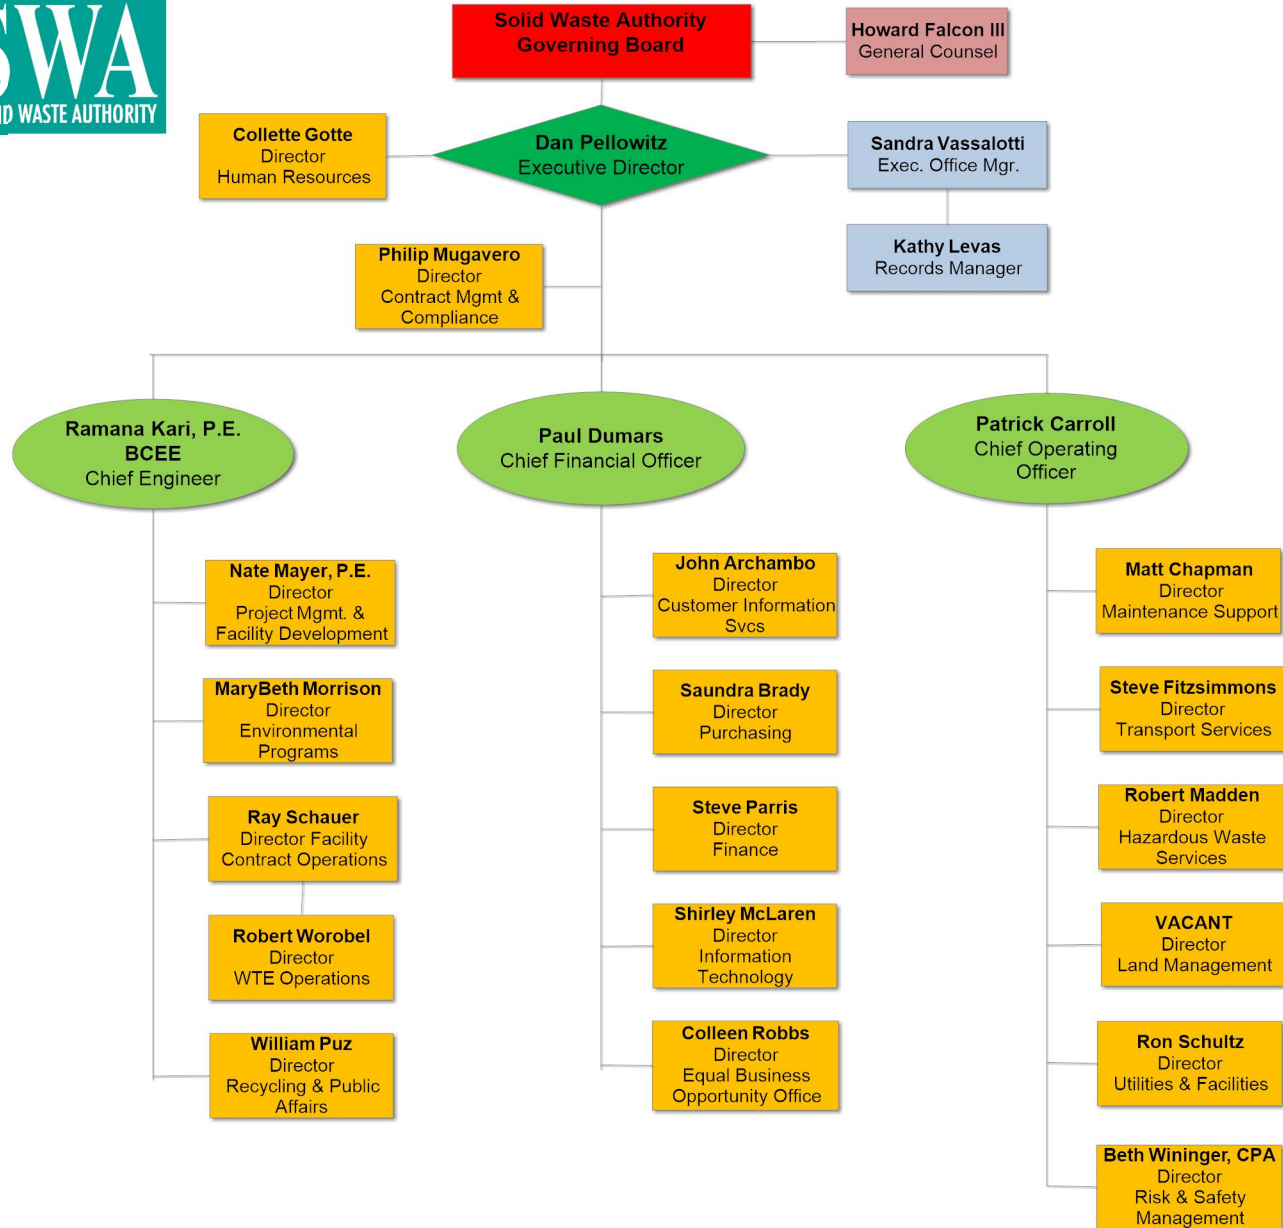

Solid Waste Authority of Palm Beach County
7501 North Jog Road, West Palm Beach, FL 33412
(561) 640-4000 www.swa.org

Organizational Structure

October 2020